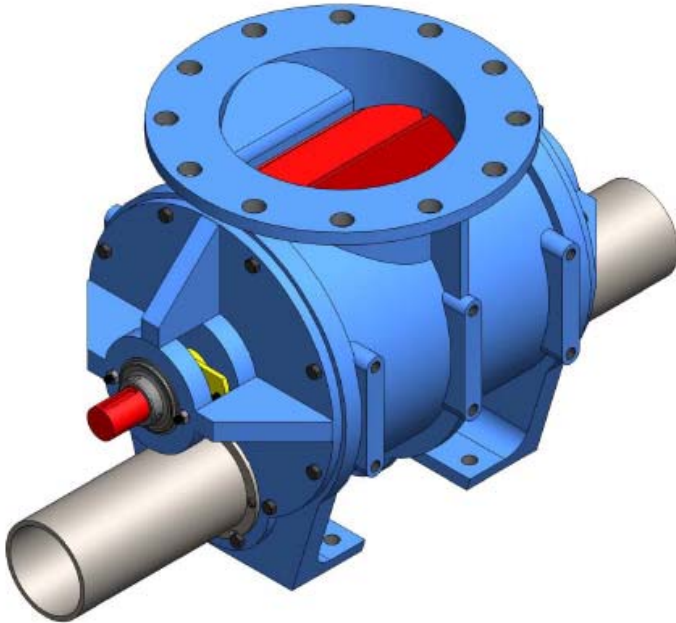

## BT Series Rotary Airlock Valve

### Blow Through Feeder/ Airlock

#### Features

- Available in sizes 8" and 10"
- Dependable effective design
- Heavy duty rugged construction
- Minimal air leakage design
- Optimal venting through large vent connection
- #150 flange drilling inlet/outlet
- Pressure rating is 15 psi
- Shear angle inlet throat for maximum material flow
- Compact design for easy installation
- Outboard bearings
- Designed for hard to convey materials such as sugar and flour